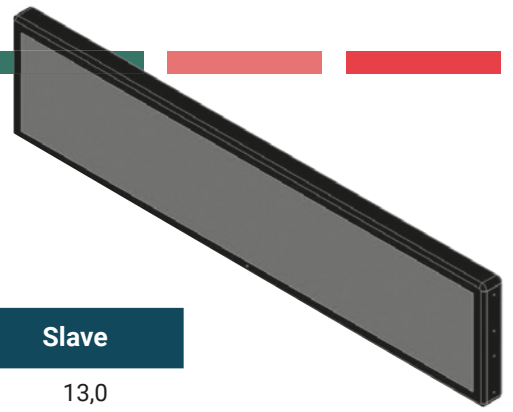

Monitor in 48.5"

Resolution 1920 x 360

		Master	Slave
Weight per unit	Kg	13,0	13,0
Lenght	mm	1270	1270
Height	mm	284,8	284,8
Thickness	mm	52	52
Active area H	mm	1209,6	1209,6
Active area V	mm	226,8	226,8
Pixel Pitch	um	630x630	630x630
Brightness	cd/m3	700	700
Contrast	CR	4000	4000
Pixels pr. line	Pixels	1920	1920
Lines	Lines	360	360
Aspect Ratio	Ratio	16:3	16:3
Viewangle	Degree	89/89/89/89	89/89/89/89
Display color's	Bits	8	8
Backlight life to 50%	Hours	70000	70000
Dimming		Sensor	Sensor
Input Voltage	Volt DC	10,8 to 38	10,8 to 38
Power consumption	Watts	70	70
Standby	Watts	0,38	0,38
CPU		N3350	N/A
Ethernet 10/100/1000		2	0
USB 3.0		4	0
HDMI Out		1	0
Ignition input		yes	yes
Battery low input		option	option
Storage temp range	Celcius	-20 to +70	-20 to +70
Operating temp range	Celcius	-20 to +60	-20 to +60
Ingress from front		ip54	ip54
Certifications		E5 ECE10R06	E5 ECE10R06
Compliance		CE, R118, RoHS	CE, R118, RoHS
ITxPT		on going	on going